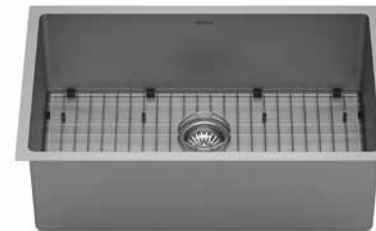

EL-76-PK1 shown

ELITE SERIES

EL-78R-PK1
33" x 22" x 10"

EL-78L-PK1
33" x 22" x 10"

EL-77-PK1
32" x 19" x 10"

EL-76-PK1
32" x 19" x 10"

EL-75-PK1
30" x 18" x 10"

EL-73-PK1
23" x 18" x 10"

EL-71-PK1
15" x 20" x 10"

All Elite Series sinks are hand crafted from durable 16-gauge stainless steel. They come complete with stainless steel basket strainers and stainless steel grids.

EL-88-PK1
36" x 22¹/₄" x 10"