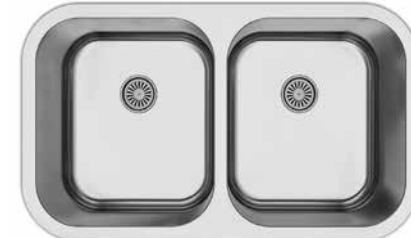

PROFILE SERIES

PU21
18 Gauge

PU51
16 Gauge

32¹/₄" x 18¹/₂" x 8¹/₂"