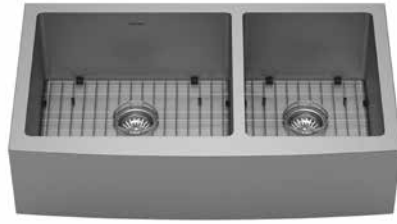

EL-76-PK1 shown

ELITE SERIES

EL-78R-PK1
33" x 22" x 10"

EL-78L-PK1
33" x 22" x 10"

EL-77-PK1
32" x 19" x 10"

EL-76-PK1
32" x 19" x 10"

EL-75-PK1
30" x 18" x 10"

EL-73-PK1
23" x 18" x 10"

EL-71-PK1
15" x 20" x 10"

All Elite Series sinks are hand crafted from durable 16-gauge stainless steel. They come complete with stainless steel basket strainers and stainless steel grids.

EL-88-PK1
36" x 22¹/₄" x 10"