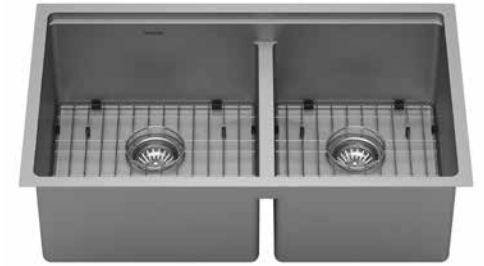

WS-40-PK2
32" x 19" x 10"