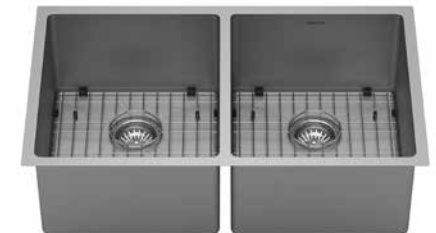

EL-76-PK1 shown

ELITE SERIES

EL-78R-PK1
33" x 22" x 10"

EL-78L-PK1
33" x 22" x 10"

EL-77-PK1
32" x 19" x 10"

EL-76-PK1
32" x 19" x 10"

EL-75-PK1
30" x 18" x 10"

EL-73-PK1
23" x 18" x 10"

EL-71-PK1
15" x 20" x 10"

All Elite Series sinks are hand crafted from durable 16-gauge stainless steel. They come complete with stainless steel basket strainers and stainless steel grids.

EL-88-PK1
36" x 22¹/₄" x 10"