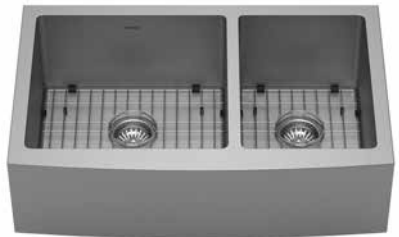

EL-86-PK1
33" x 22¹/₄" x 10"