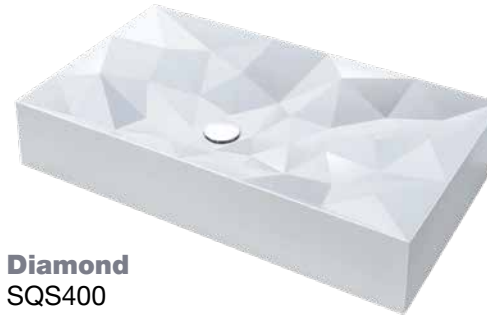

STERNHAGEN COLLECTION

Diamond
SQS400
28¹/₈" x 16³/₈" x 5¹/₈"