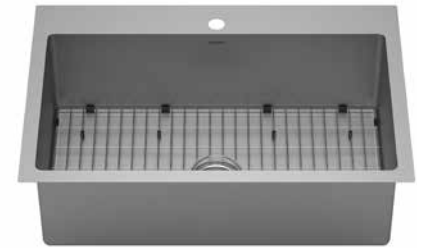

EL-33-PK1
33" x 22" x 10"