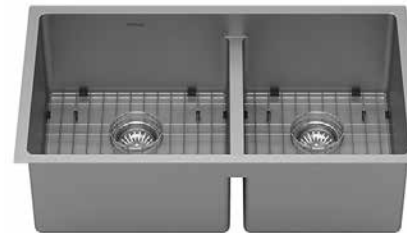

BATHROOM VANITY BOWLS

E-309
18¹/₈" x 15³/₄" x 5¹/₂"

E-305
15¹/₄" x 15¹/₄" x 5³/₄"
4

E-303
18" x 14¹/₂" x 5³/₄"

ELITE SINKS

These sinks are constructed from the finest 16 gauge stainless steel. With 15mm radius corners and a soft satin brushed finish, these sinks will be the focal point of your kitchen. Our handmade sinks come in a variety of undermount styles, designed to install under solid surface, natural stone or engineered stone countertops. Replacing your sink in an existing countertop? Consider a top mount model such as the EL-30-PK1, EL-33-PK1 or EL-35-PK1.

EL-76-PK1 shown

ELITE SERIES

EL-78R-PK1
33" x 22" x 10"

EL-78L-PK1
33" x 22" x 10"

EL-77-PK1
32" x 19" x 10"

EL-76-PK1
32" x 19" x 10"

EL-75-PK1
30" x 18" x 10"

EL-73-PK1
23" x 18" x 10"

EL-71-PK1
15" x 20" x 10"

All Elite Series sinks are hand crafted from durable 16-gauge stainless steel. They come complete with stainless steel basket strainers and stainless steel grids.

EL-88-PK1
36" x 22¹/₄" x 10"