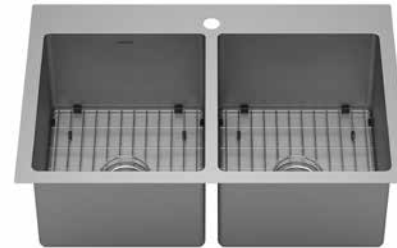

EL-35-PK1
33" x 22" x 10"