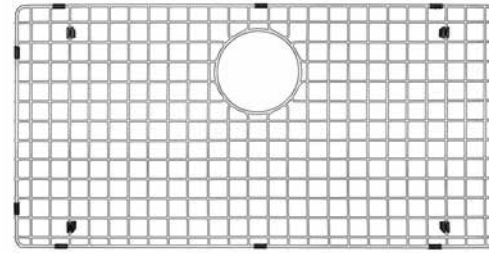

SINK ACCESSORIES

Sink Grids

Protect your sink with a custom grid. Stainless steel grids for select stainless steel and quartz sinks.